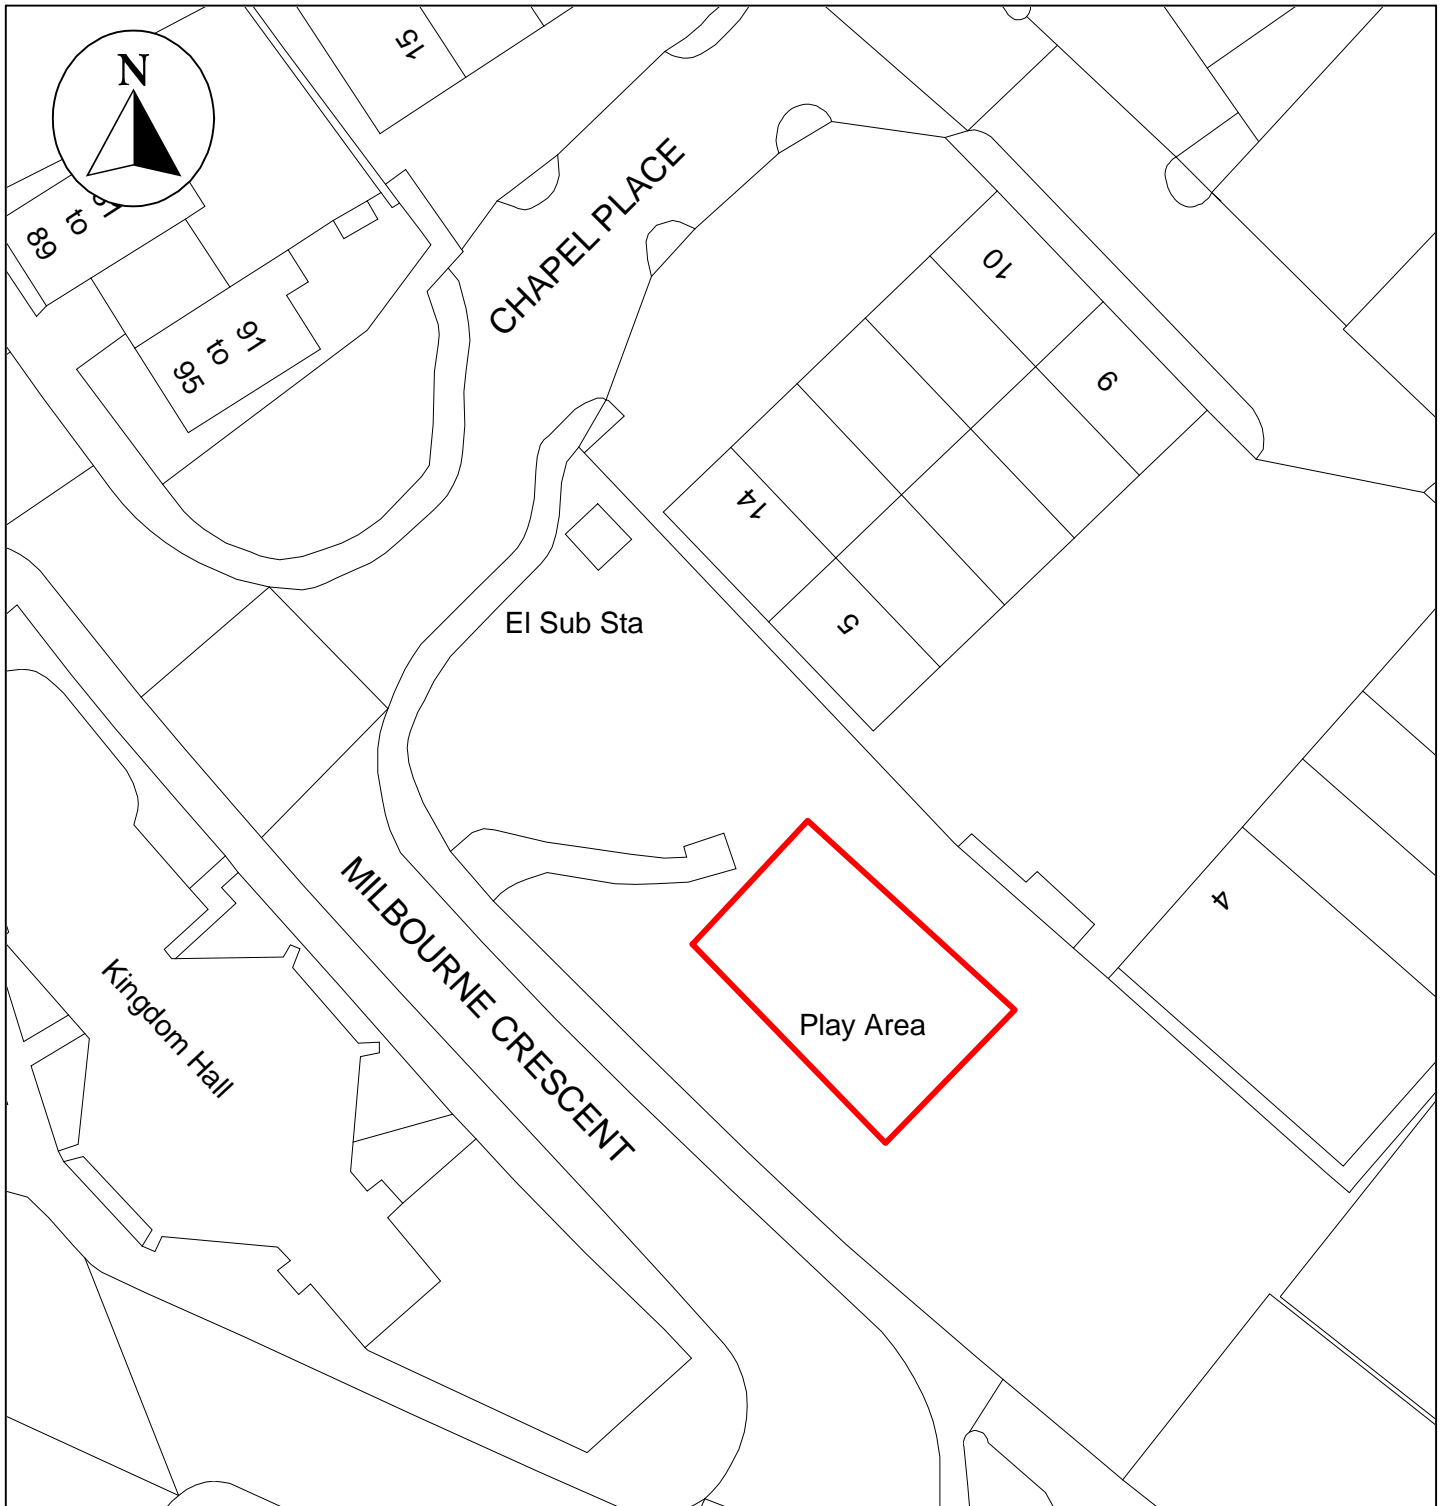

Public Space Protection Order Cumberland Council 2024

ANTI-SOCIAL BEHAVIOUR CRIME AND
POLICING ACT 2014

Milbourne Play Park, Chapel Place, Carlisle, CA2 5DF

Neighbourhoods
Education and Enforcement
Allerdale House
Workington
CA14 3YJ

Scale: 1 : 500
Date: February 2024

©crown copyright database rights 2024
ordnance survey AC0000861732